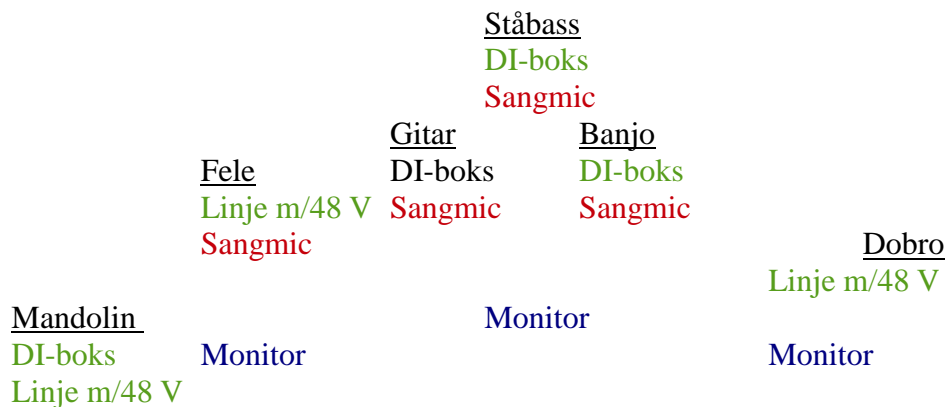

## Teknisk Rider Brokeland Bullets

Vi trenger/*we need*:

- 2 XLR-linjer med 48V fantommatning, og 4 DI-bokser/2 XLR lines with 48V Phantom power, and 4 DI-boxes
- Fire sangmic'er/ *four vocal mics*,

Dobro og Fele bruker DPA-stil clip-on mic'er, resten av instrumentene bruker pick-up inn i en DI-box

*The dobro and the fiddle use DPA-style clip-on mics, and the rest of the instruments use pick-ups that plug straight into a DI-box.*

### Sceneoppstilling:

### Stageplot in english: